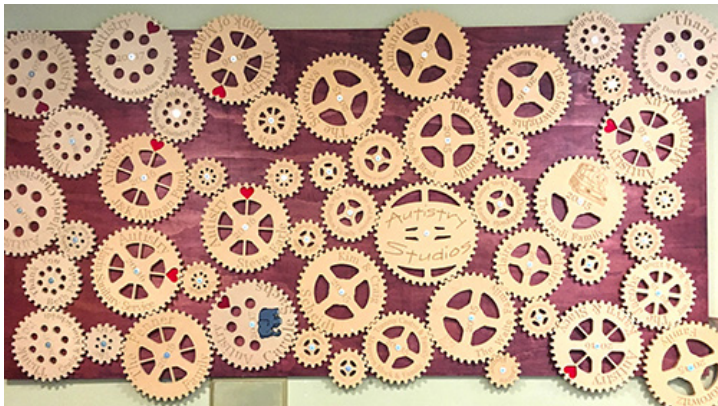

Autistry Studios

Years

Building independent adults
and creating community

10th Anniversary Gear Wall

Celebrating 10 years of Autistry Programs
with the **10th Anniversary Gear Wall**

Add your gear and help us offer more
programs to more students
for another 10 years!

The gears have been specially designed
so that all four sizes mesh together
to form an interactive display.

12.5 inches for $1,000;

10 inches for $500;

8 inches for $250;

5.5 inches for $100

The **10th Anniversary Gear Wall**
sends a powerful message:
We are all connected.

Thank you for supporting Autistry Studios
with your tax-deductible contribution.

Yes! Please make:

____ 2018 gear @ $1,000 each

____ 2018 gear @ $500 each

____ 2018 gear @ $250 each

____ 2018 gear @ $100 each

= $ _____ total

Payment:

☐ Check enclosed ☐ Make check payable to Autistry Studios

☐ Charge my MasterCard

☐ Charge my Visa

Card No. _____ Exp. Date _____

CVC# _____ Name on card _____

Signature _____

Mail form to: Gears

Autistry Studios
448 Du Bois St.
San Rafael, CA 94901

Or email form to: janet@autistry.com

Questions? Call Janet Lawson
at (415) 454-1037

Autistry Studios Inc. is a tax-exempt, 501 (c) 3 nonprofit agency (Federal Tax ID #27-0699071) that helps autistic teens and adults and others with learning differences become successfully independent while creating a supportive community. Contributions are tax-deductible to the fullest extent allowed by law.